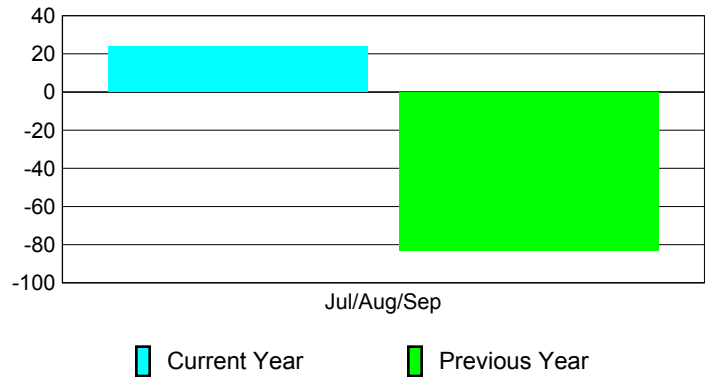

Membership Results
2010-2011

Membership
2009-2010

Month	Net Memb Goal	Actual New Memb	Actual Dropped Memb	Gain/Loss of Memb	Gain/Loss of Memb
Jul/Aug/Sep	100	73	-49	24	-83
Totals	100	73	-49	24	-83

Membership Results 2010-2011

Goal, New, Dropped, Gain/Loss

Comparison of Membership Gain/Loss

Current Year Compared to the Previous Year

Gender Comparison 2010-2011

Jul/Aug/Sep

Male Female